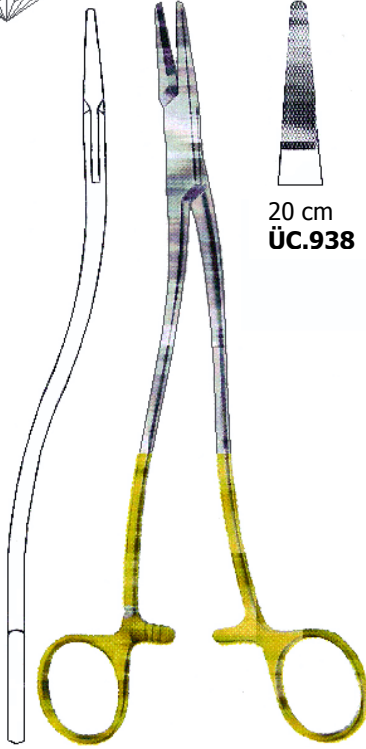

Sert Metal Ağızlı / Hard Metal Edged

WERTHEIM
ÜC.938-ÜC.940