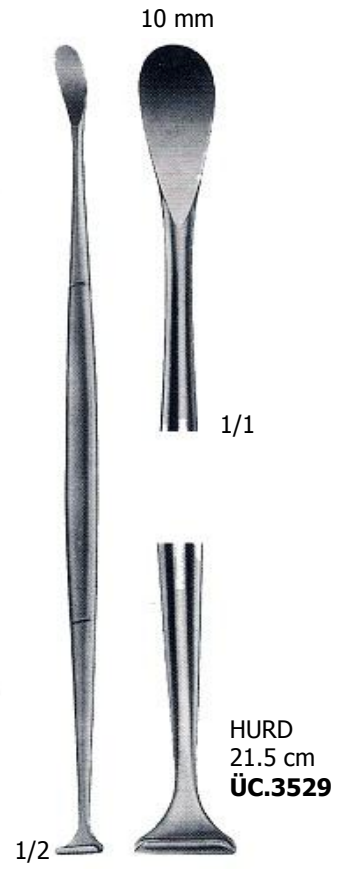

MEAD – 16.5 cm
Sivri/Sharp
Sivri/Sharp **ÜC.3525**